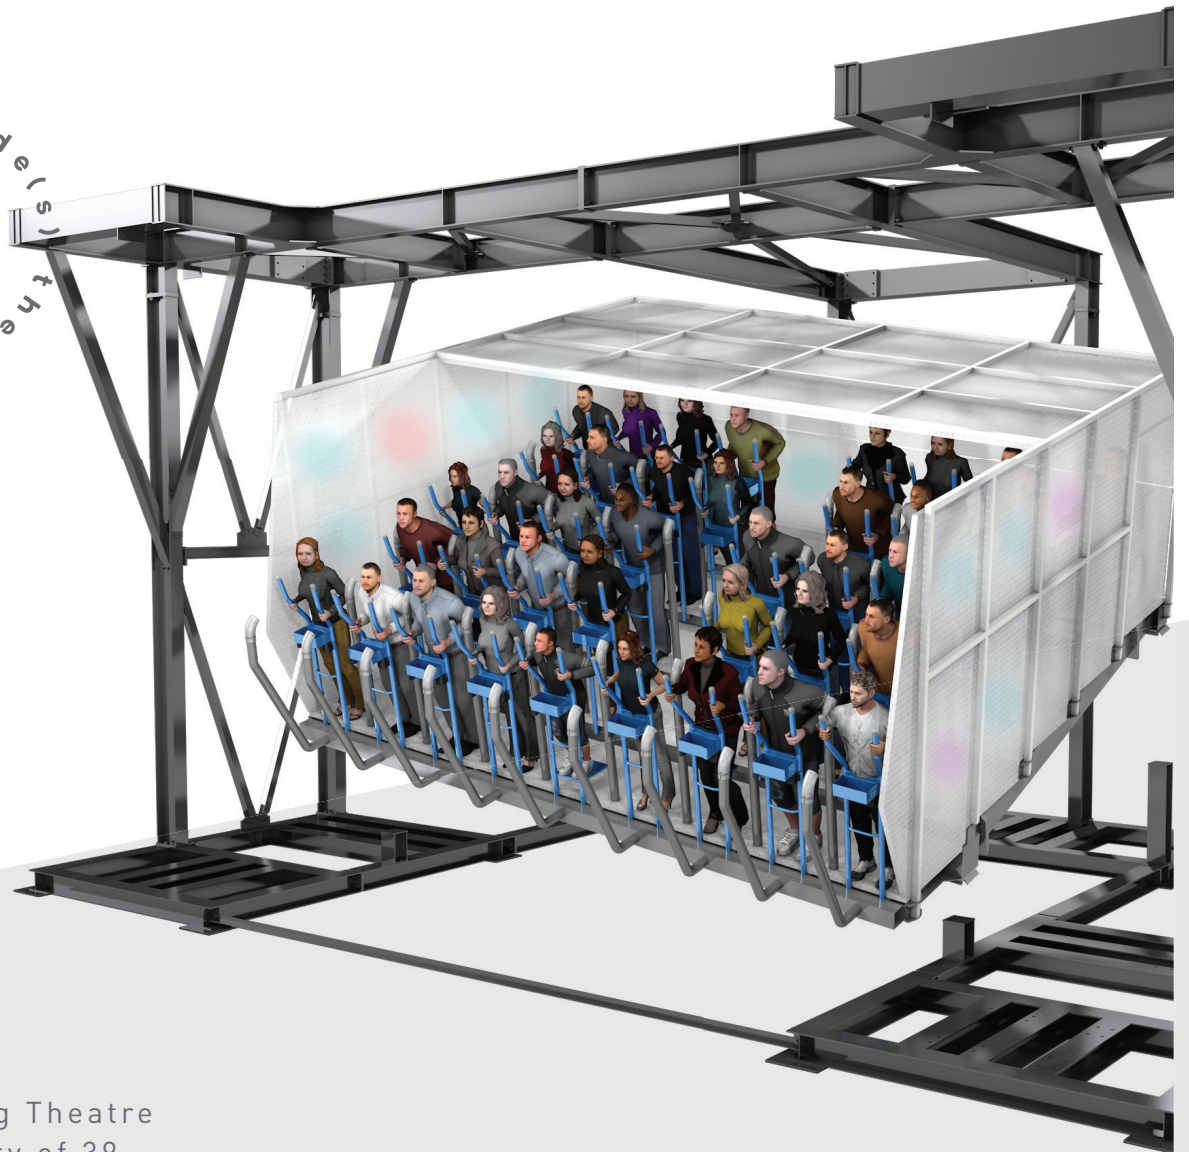

M I D - S I Z E F L Y I N G T H E A T R E

- ▣ Mid-size Flying Theatre
- ▣ Instant capacity of 39
- ▣ Upright position
- ▣ Content display in 2D, 3D or VR
- ▣ Family Ride
- ▣ Wheelchair accessible
- ▣ Numerous special effects
- ▣ Compact dimension
- ▣ 6 Degrees of freedom
- ▣ Patented drive system
- ▣ Height restriction 1,10 m

[WWW.VPRIDES.AT](http://WWW.VPRIDES.AT)  
[WWW.VPRIDES.CN](http://WWW.VPRIDES.CN)

39 GUESTS

OPTIONAL  
2 LEVEL  
OPERATION

78 GUESTS

CONTENT DISPLAY

2D

3D

SPECIAL EFFECTS

wind

scent

light effects

drop

vibration

CAPACITY

- o 39 guests
- o 400 -450 guests per hour (based on a 3 minute film)
- o Single or double platform

DIMENSIONS

- o Width: 11,7 m
- o Depth: 8,6 m
- o Height: 7,6 m
- o Total weight: 42,5 t

TECHNICAL KEY FACTS

- o Fully suspended with steel cables
- o Electric drives
- o Allen Bradley Control System
- o Wheelchair accessible
- o Engineered to meet EN, ASTM, GB Amusement Ride Standards