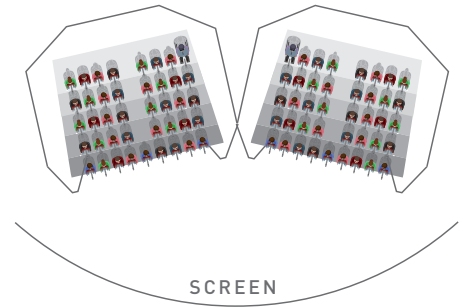

[WWW.VPRIDES.AT](http://WWW.VPRIDES.AT)  
[WWW.VPRIDES.CN](http://WWW.VPRIDES.CN)

39 GUESTS

OPTIONAL  
2 LEVEL  
OPERATION

78 GUESTS

CONTENT DISPLAY

2D

3D

SPECIAL EFFECTS

wind

scent

light effects

drop

vibration

CAPACITY

- o 39 guests
- o 400 -450 guests per hour (based on a 3 minute film)
- o Single or double platform

DIMENSIONS